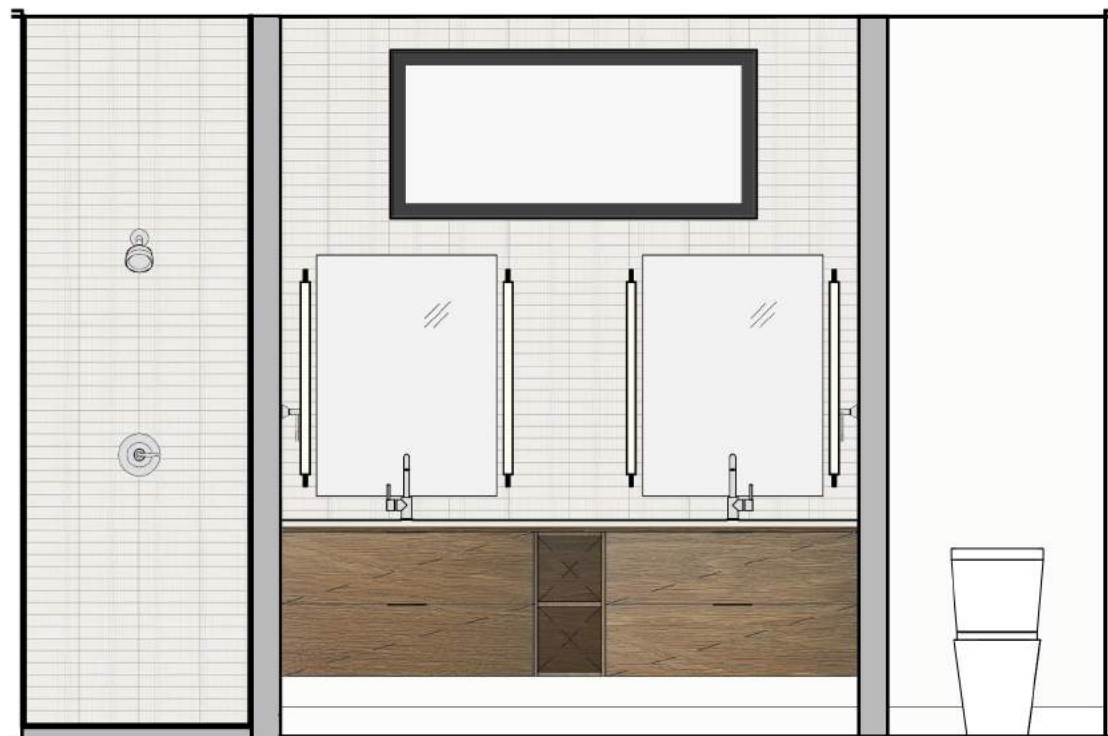

GUEST BATH 1 ELEVATION