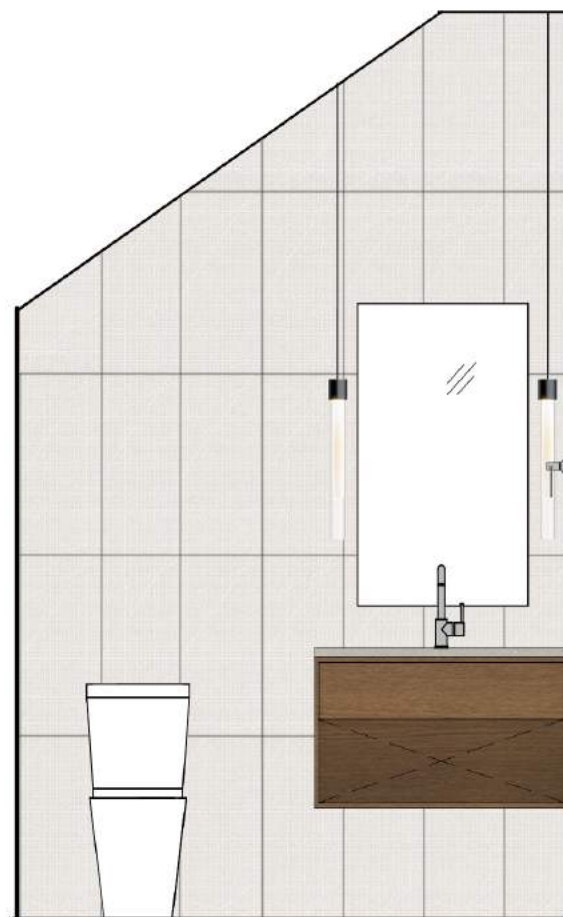

WALL TILE  
Grain Stone, Cage Natural, White  
24" x 48"

QUARTZ COUNTERTOP  
Daltile- One Quartz  
Argos

MILLWORK FINISH  
CLEAF Quercia

POWDER ENLARGED PLAN  
scale= 3/8" - 1'0"

POWDER BATH ELEVATION

PENDANTS (2)