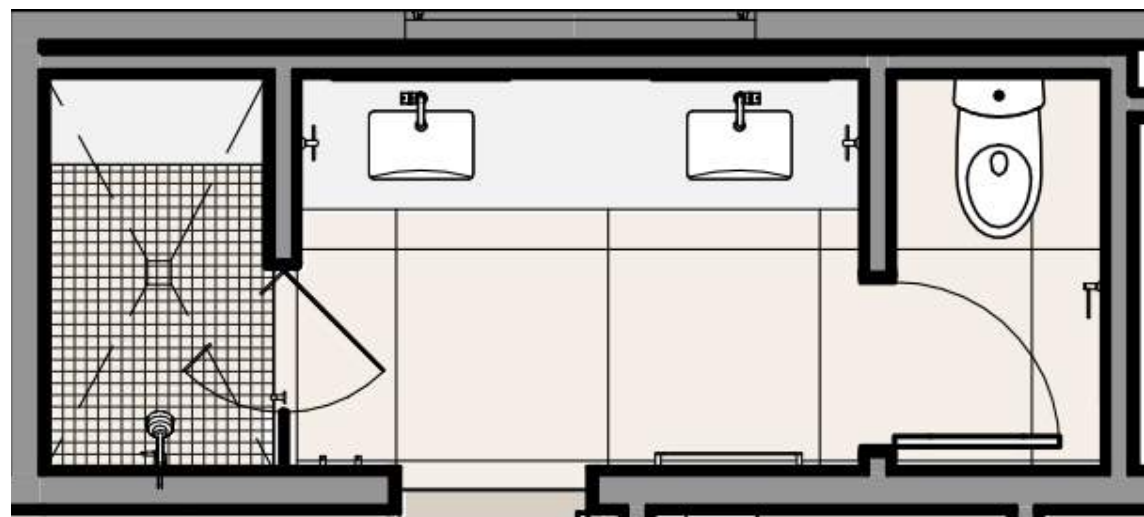

PORCELAIN WALL TILE  
Grey, Glossy  
2" x 8"

QUARTZ COUNTERTOP  
Daltile- One Quartz  
Heritage Greige

MILLWORK FINISH  
CLEAF Quercia

GUEST BATH 1 ELEVATION

GUEST BATHROOM 1 ENLARGED PLAN  
scale= 3/8" - 1'0"