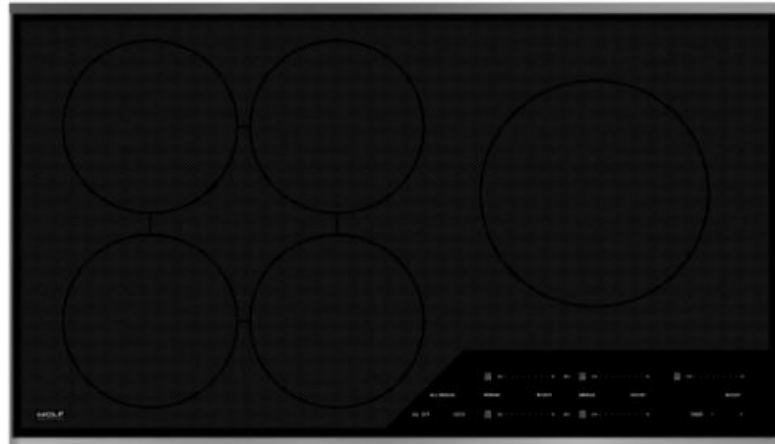

KITCHEN ELEVATIONS

KITCHEN ENLARGED PLAN  
scale= 3/8" - 1'0"

KITCHEN  
WOLF APPLIANCES + PLUMBING FIXTURES

01

02

03

04

05