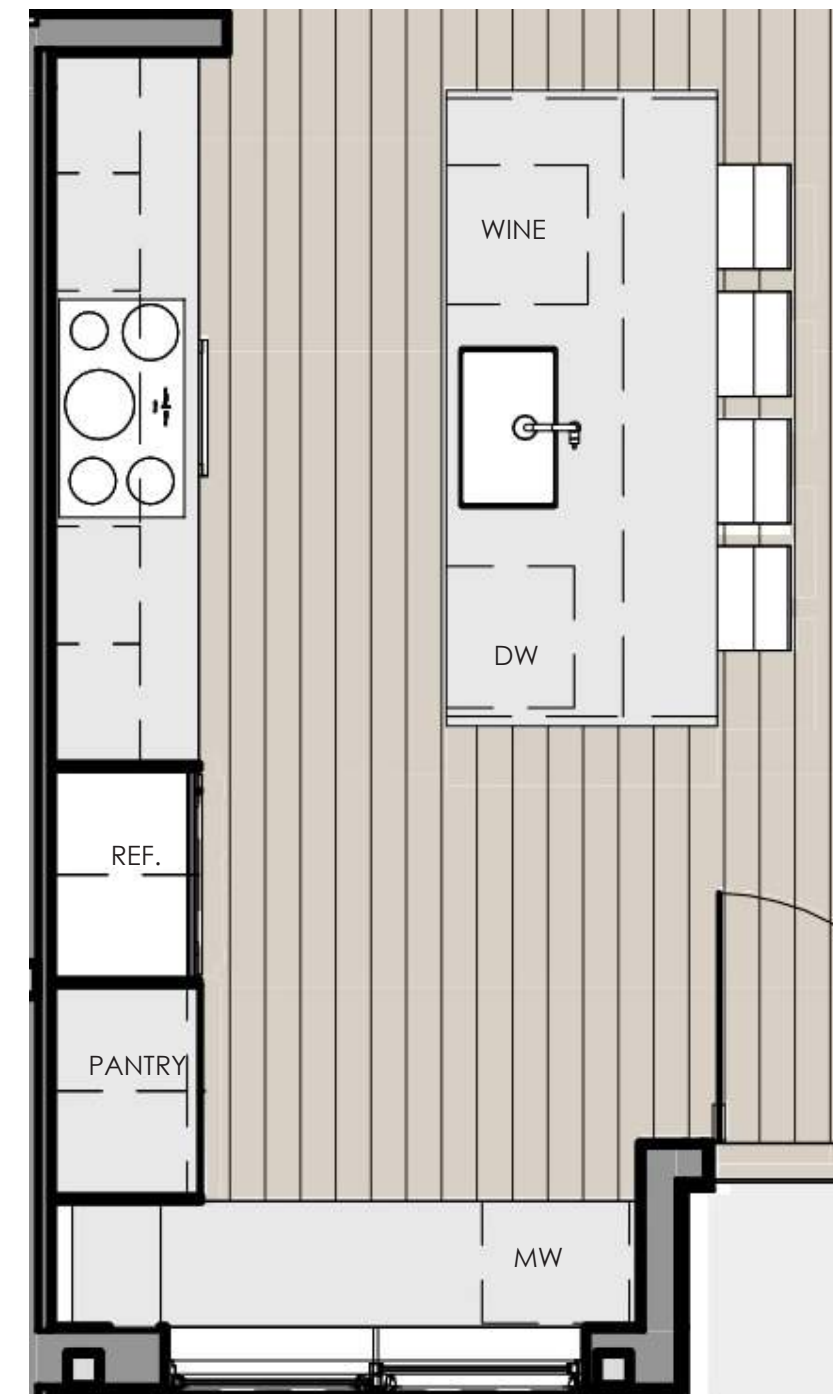

KITCHEN ELEVATIONS

KITCHEN ENLARGED PLAN  
scale= 3/8" = 1'0"

KITCHEN  
WOLF APPLIANCES + PLUMBING FIXTURES

01

02

03

04

05