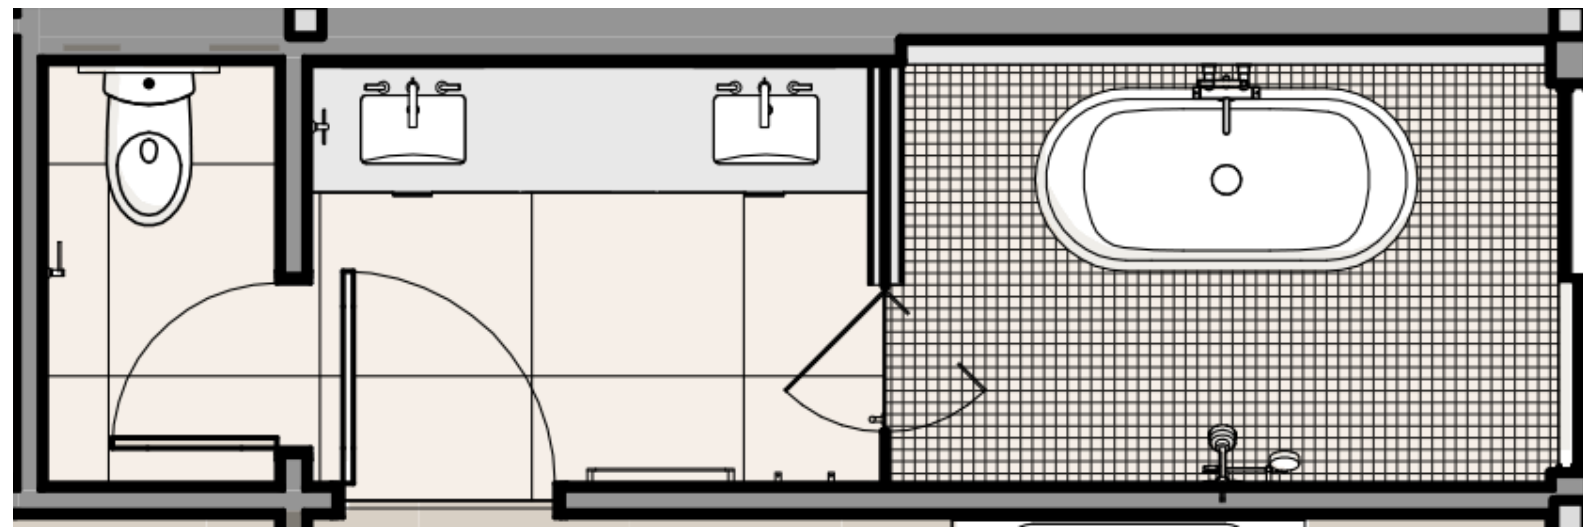

FREESTANDING SOAKING TUB  
Signature Hardware, Ocala, 66" x 32"

TWO PIECE TOILET  
Toto, Aquia IV

PRIMARY BATH ELEVATION

PRIMARY BATH ENLARGED PLAN  
scale= 3/8" - 1'0"

SCONCE (2)

WIDESPREAD BATH FAUCET  
Waterworks  
Chrome