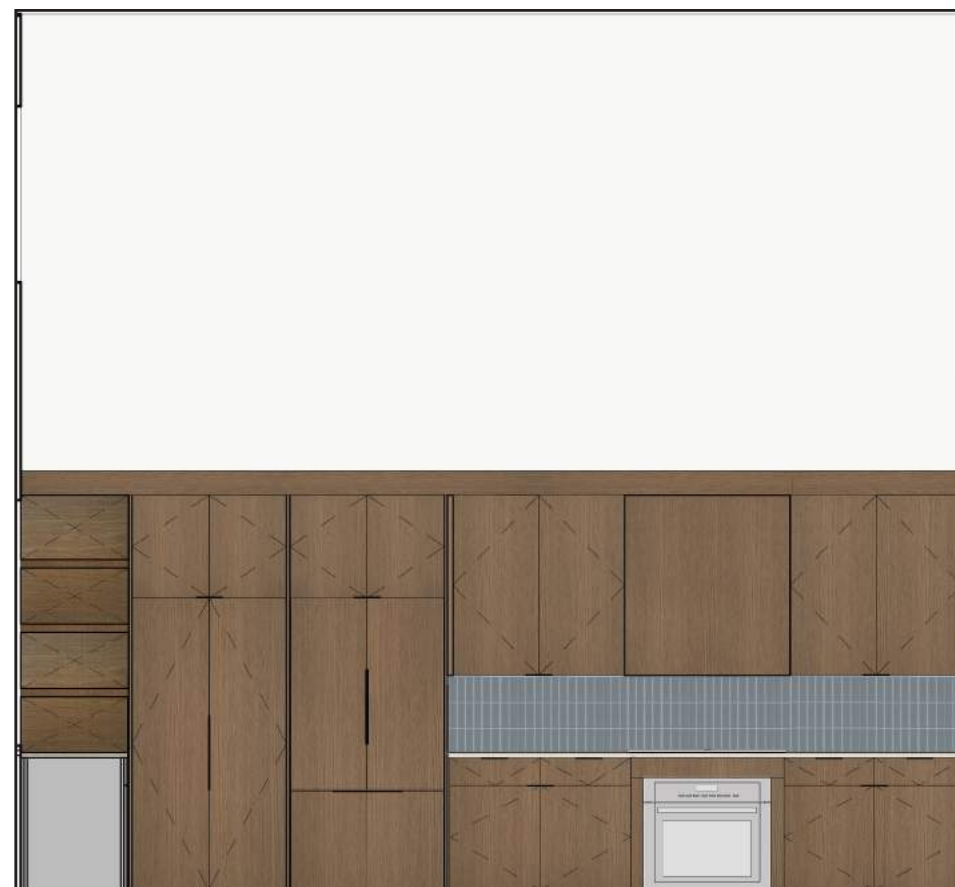

KITCHEN ELEVATIONS

KITCHEN ENLARGED PLAN  
scale= 3/8" = 1'0"

KITCHEN  
WOLF APPLIANCES + PLUMBING FIXTURES

01

02

03

04

05