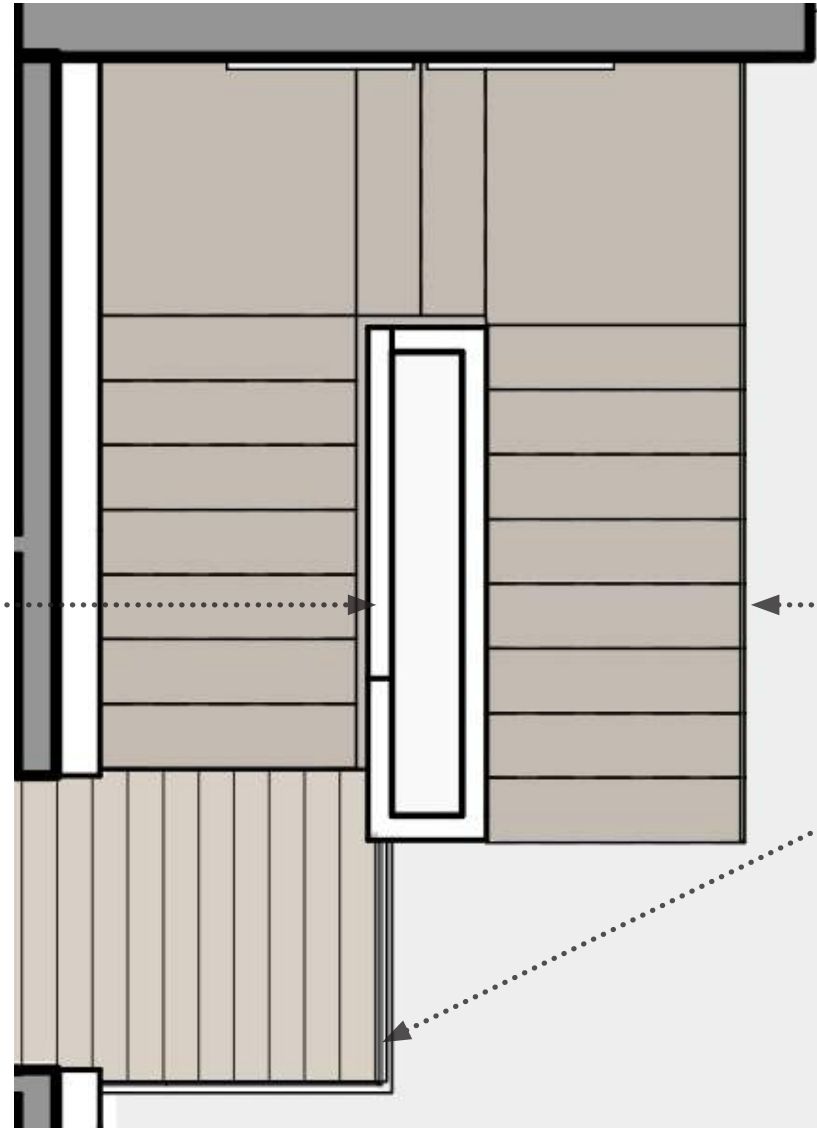

FIREPLACE CONCEPT

FIREPLACE  
Dimplex Opti-Myst Pro 1000

STAIR  
TYPICAL THROUGHOUT

CLOSED TREAD AND DRYWALL RAILING TO START AT LANDING AND CONTINUE UNTIL 2ND LEVEL

MESA 2-STORY STAIR ENLARGED PLAN  
scale= 3/8" - 1'0"