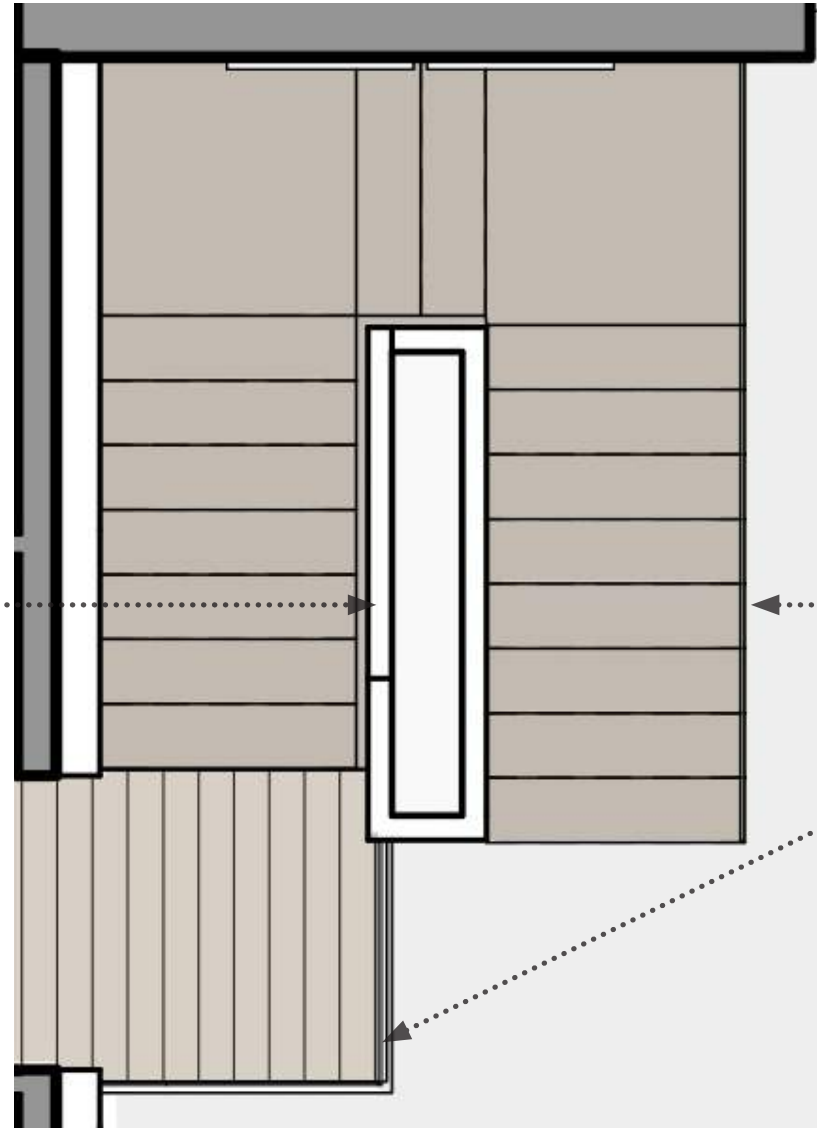

FIREPLACE - ELEVATION

FIREPLACE CONCEPT

FIREPLACE  
Dimplex Opti-Myst Pro 1000

STAIR  
TYPICAL THROUGHOUT

CLOSED TREAD AND DRYWALL RAILING TO START AT LANDING AND CONTINUE UNTIL 2ND LEVEL

MESA 2-STORY STAIR ENLARGED PLAN  
scale= 3/8" - 1'0"