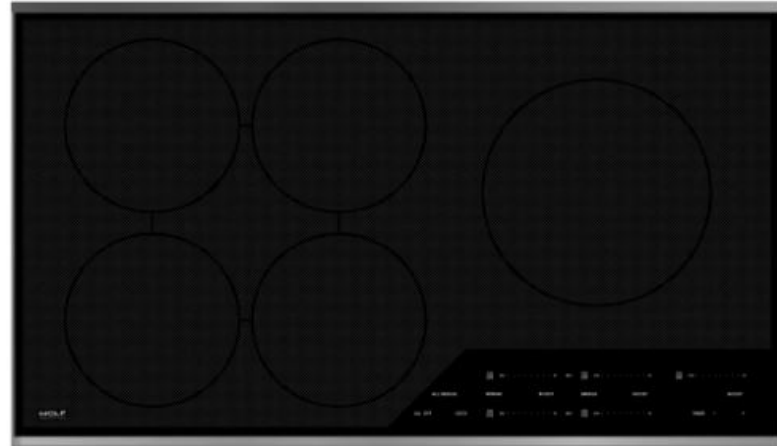

KITCHEN ELEVATIONS

KITCHEN ENLARGED PLAN  
scale= 3/8" = 1'0"

KITCHEN  
WOLF APPLIANCES + PLUMBING FIXTURES

01

02

03

04

05