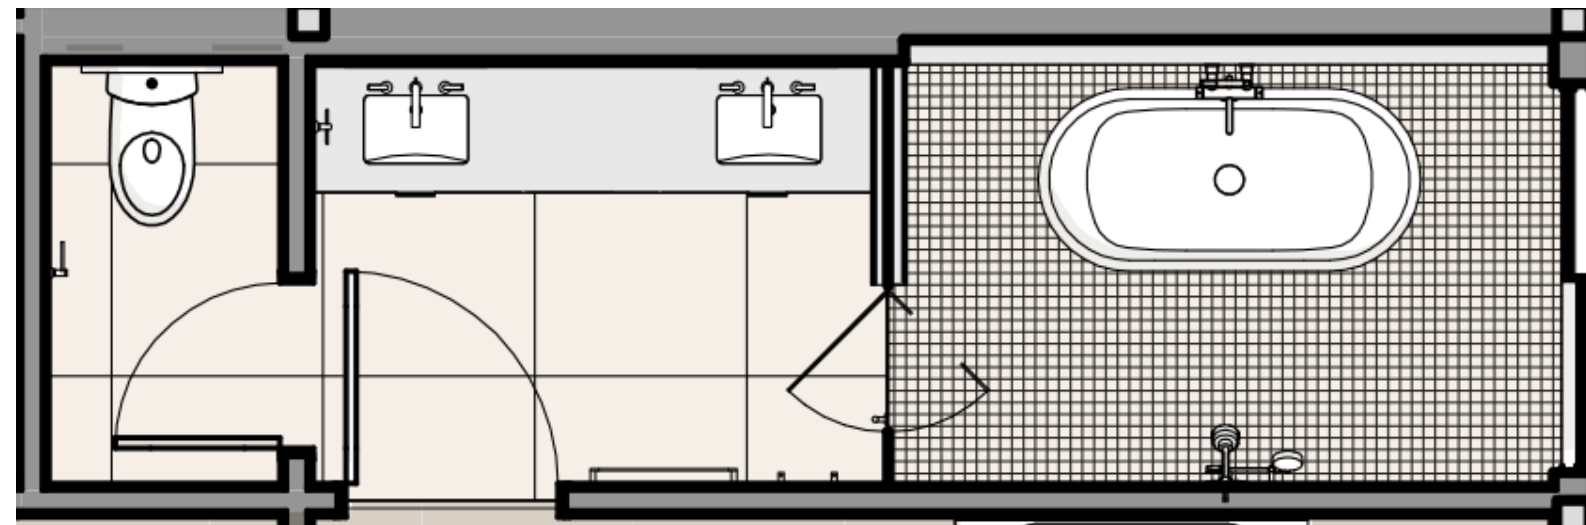

FREESTANDING SOAKING TUB  
Signature Hardware, Ocala, 66" x 32"

TWO PIECE TOILET  
Toto, Aquia IV

PRIMARY BATH ELEVATION

PRIMARY BATH ENLARGED PLAN  
scale= 3/8" - 1'0"

SCONCE (2)

WIDESPREAD BATH FAUCET  
Waterworks  
Chrome