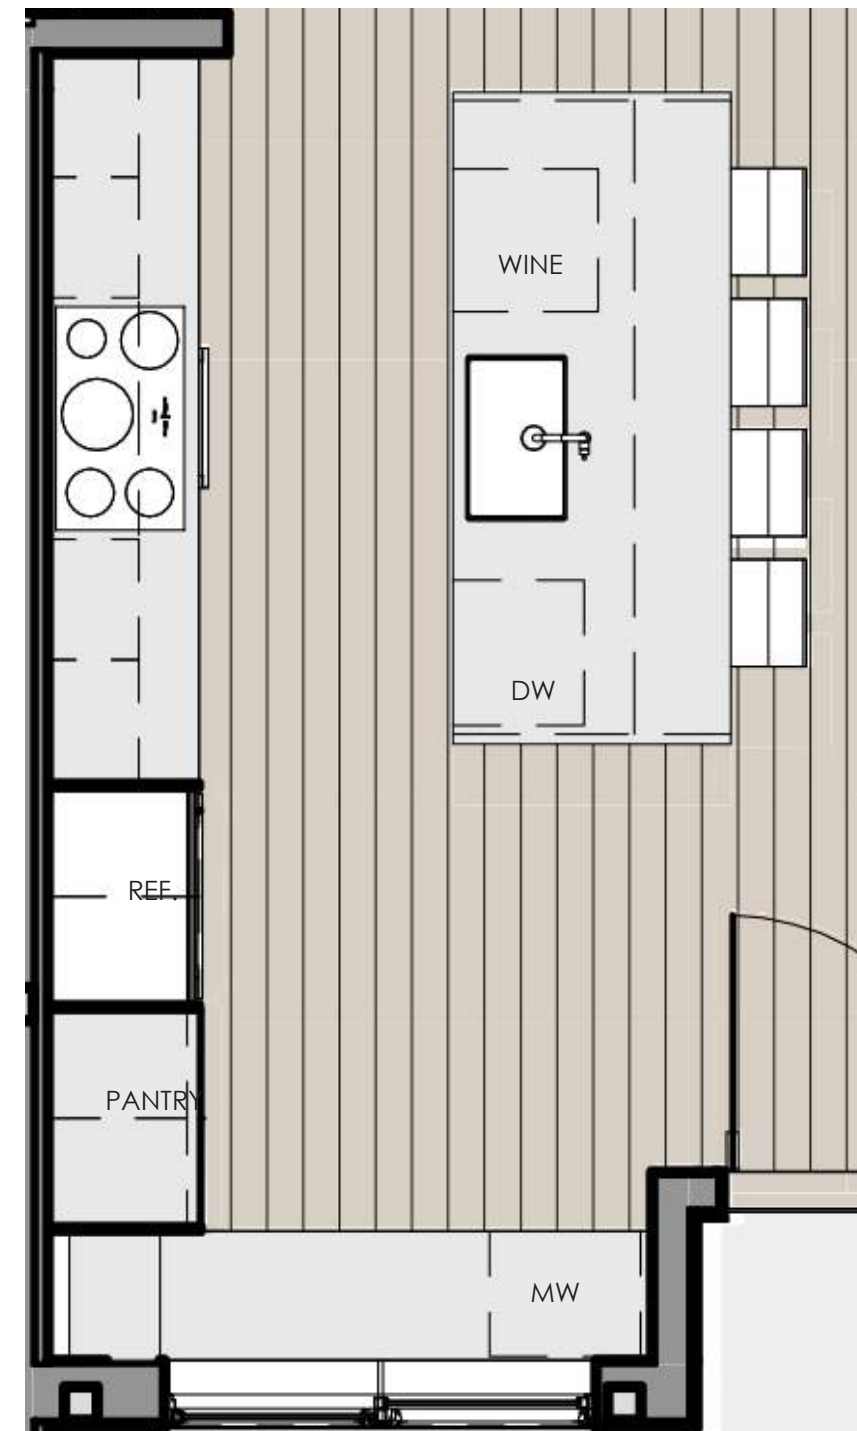

KITCHEN ELEVATIONS

KITCHEN ENLARGED PLAN  
scale= 3/8" - 1'0"

KITCHEN  
WOLF APPLIANCES + PLUMBING FIXTURES

01

02

03

04

05