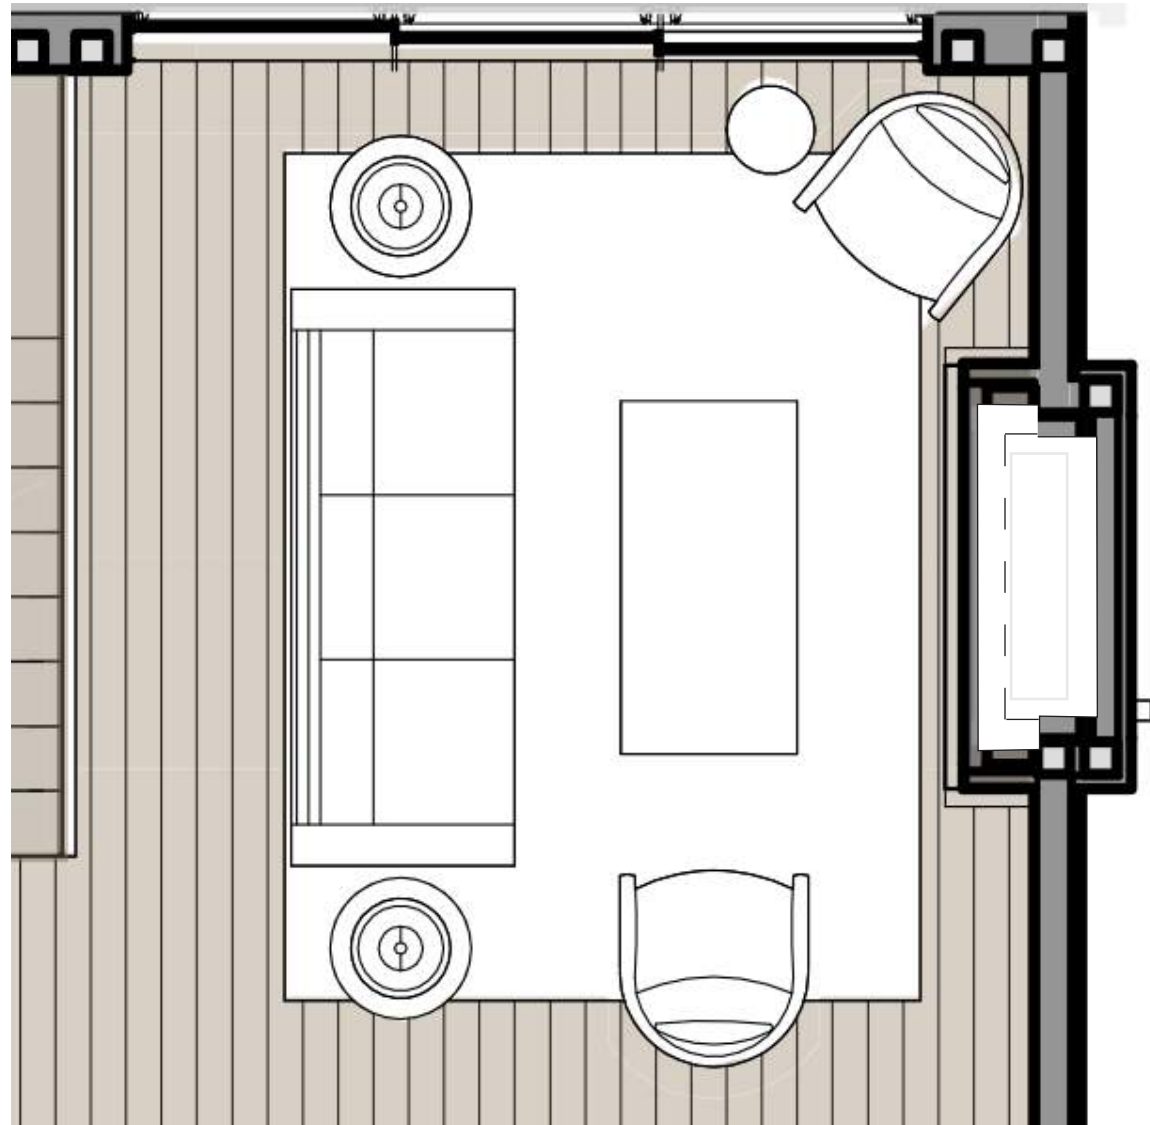

01 WHIRLPOOL 4.5CU FT HIGH EFFICIENCY WASHER

02 WHIRLPOOL 7.4 CU FT SMART CAPABLE ELECTRIC DRYER

DINING ROOM - DUNE

PENDANT LARGE (1)

PENDANT SMALL (1)

FIREPLACE - DUNE

LIVING ROOM ENLARGED PLAN  
scale= 3/8" - 1'0"