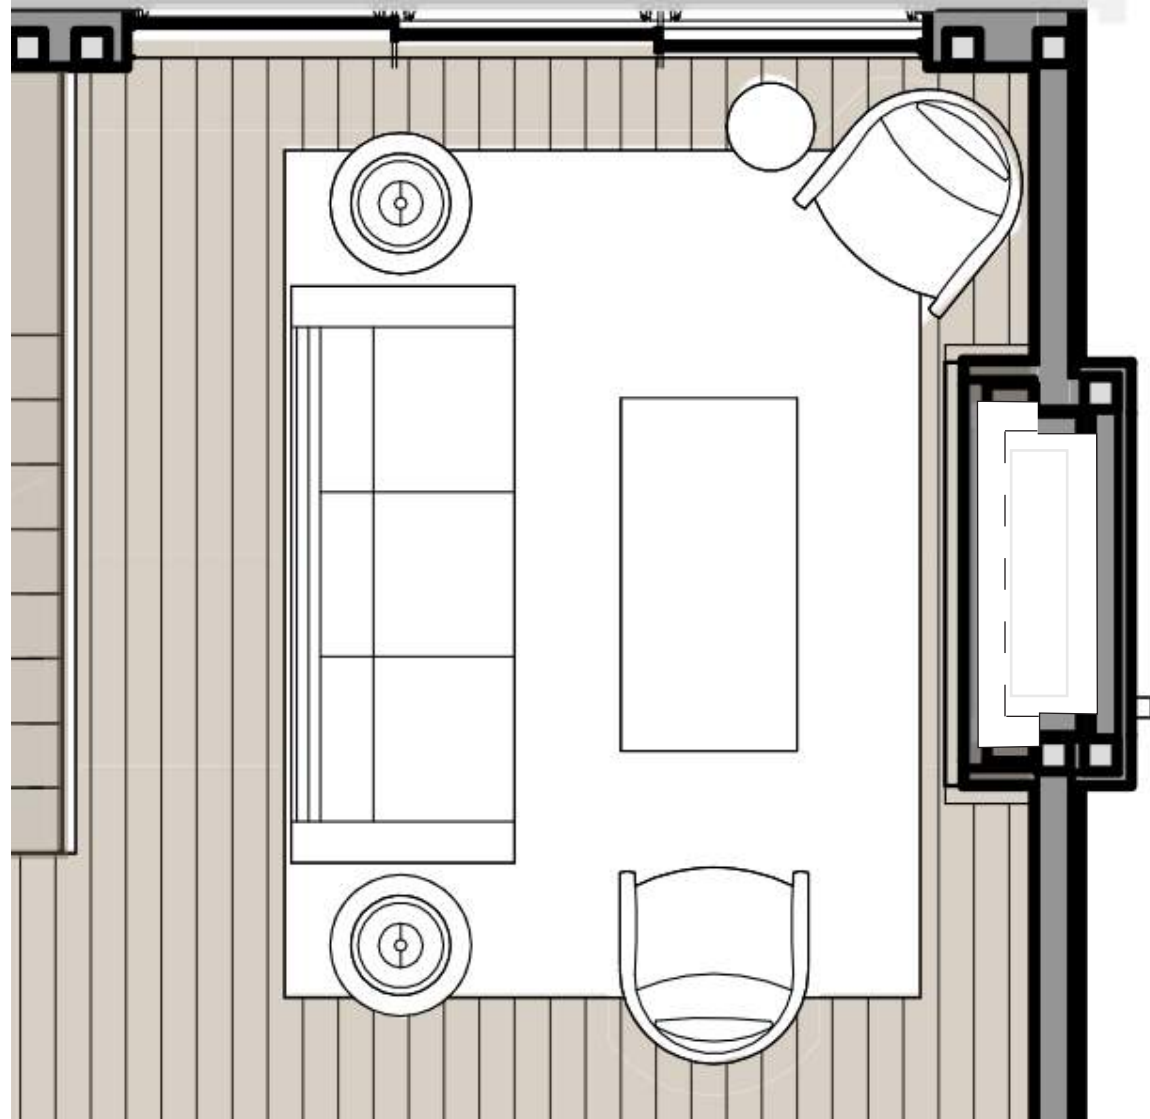

01 WHIRLPOOL 4.5CU FT HIGH EFFICIENCY WASHER

02 WHIRLPOOL 7.4 CU FT SMART CAPABLE ELECTRIC DRYER

DINING ROOM - ARROYO

PENDANT LARGE (1)

PENDANT SMALL (1)

FIREPLACE - ARROYO

LIVING ROOM ENLARGED PLAN  
scale= 3/8" - 1'0"