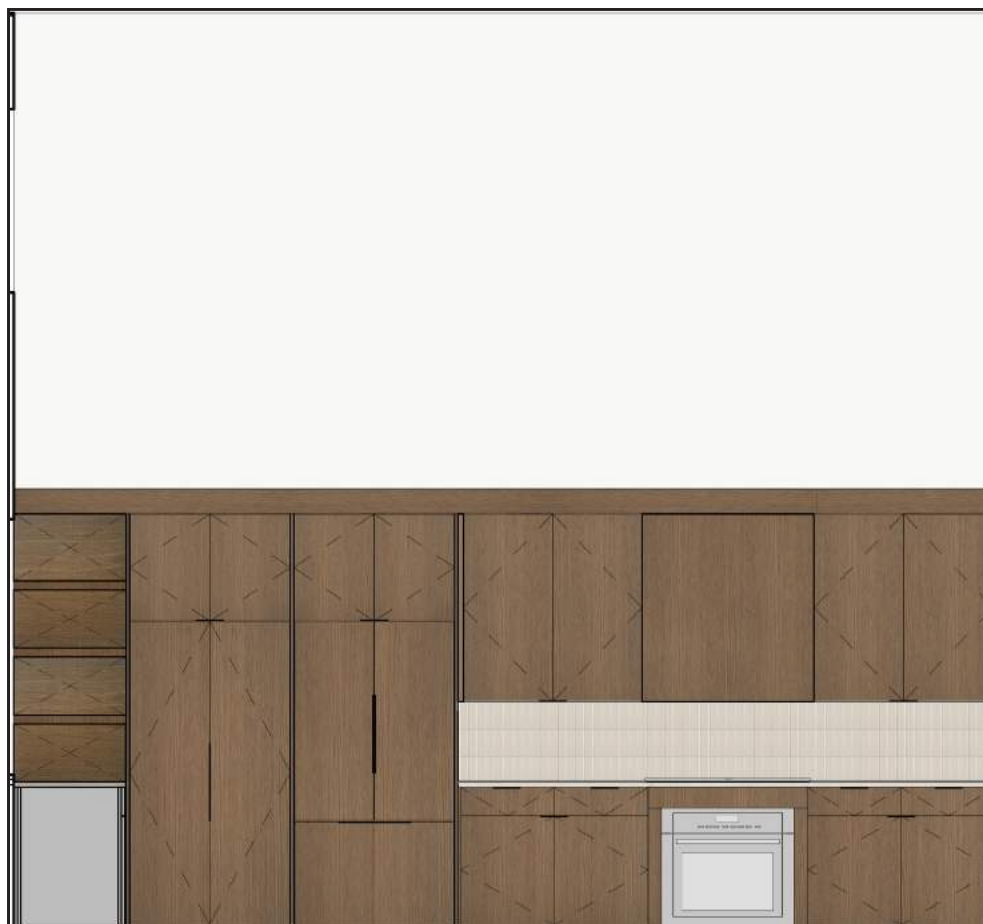

KITCHEN ELEVATIONS

KITCHEN ENLARGED PLAN  
scale= 3/8" - 1'0"

KITCHEN  
WOLF APPLIANCES + PLUMBING FIXTURES

01

02

03

04

05