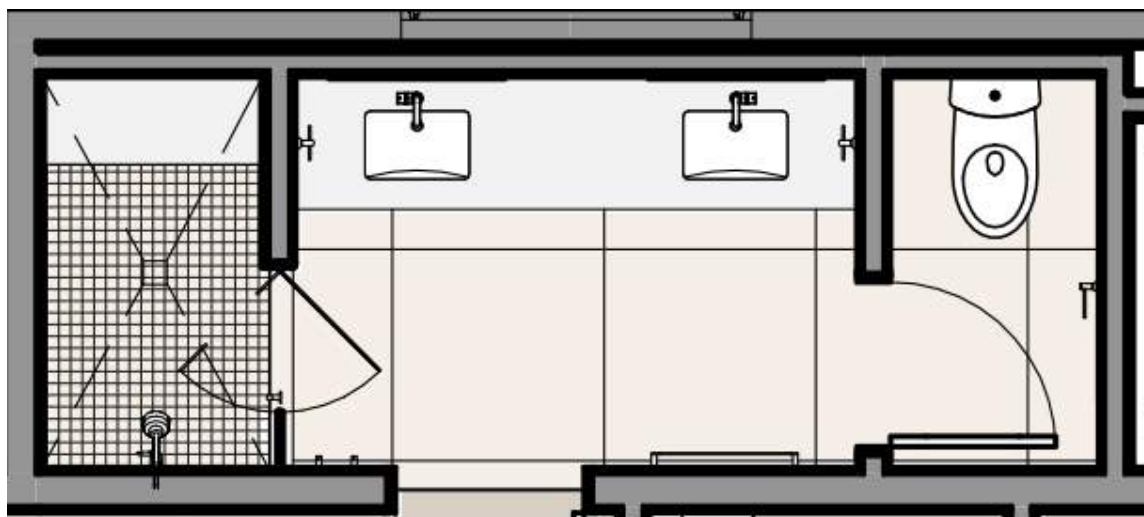

PORCELAIN WALL TILE  
Cream, Glossy  
2" x 8"

QUARTZ COUNTERTOP  
Daltile- One Quartz  
Argos

MILLWORK FINISH  
CLEAF Quercia

GUEST BATH 1 ELEVATION

GUEST BATHROOM 1 ENLARGED PLAN  
scale= 3/8" - 1'0"

TWO PIECE TOILET  
Toto, Aqua IV