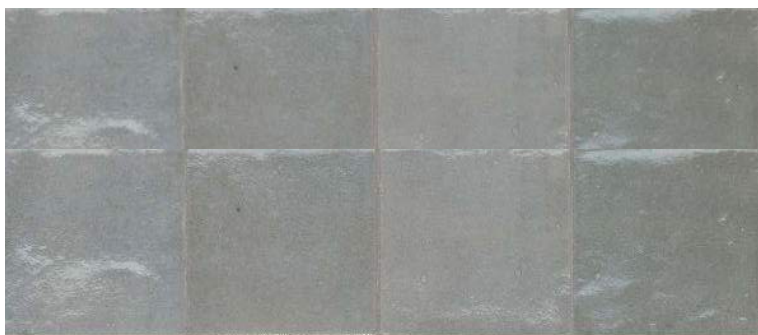

PORCELAIN FLOOR TILE  
Sand, Minimal Finish  
36" x 36"

PORCELAIN WALL TILE  
Glicine, Glossy  
4" x 4"

QUARTZ COUNTERTOP  
Daltile- One Quartz  
Heritage Greige

MILLWORK FINISH  
CLEAF Quercia

GUEST BATH 2 ELEVATION